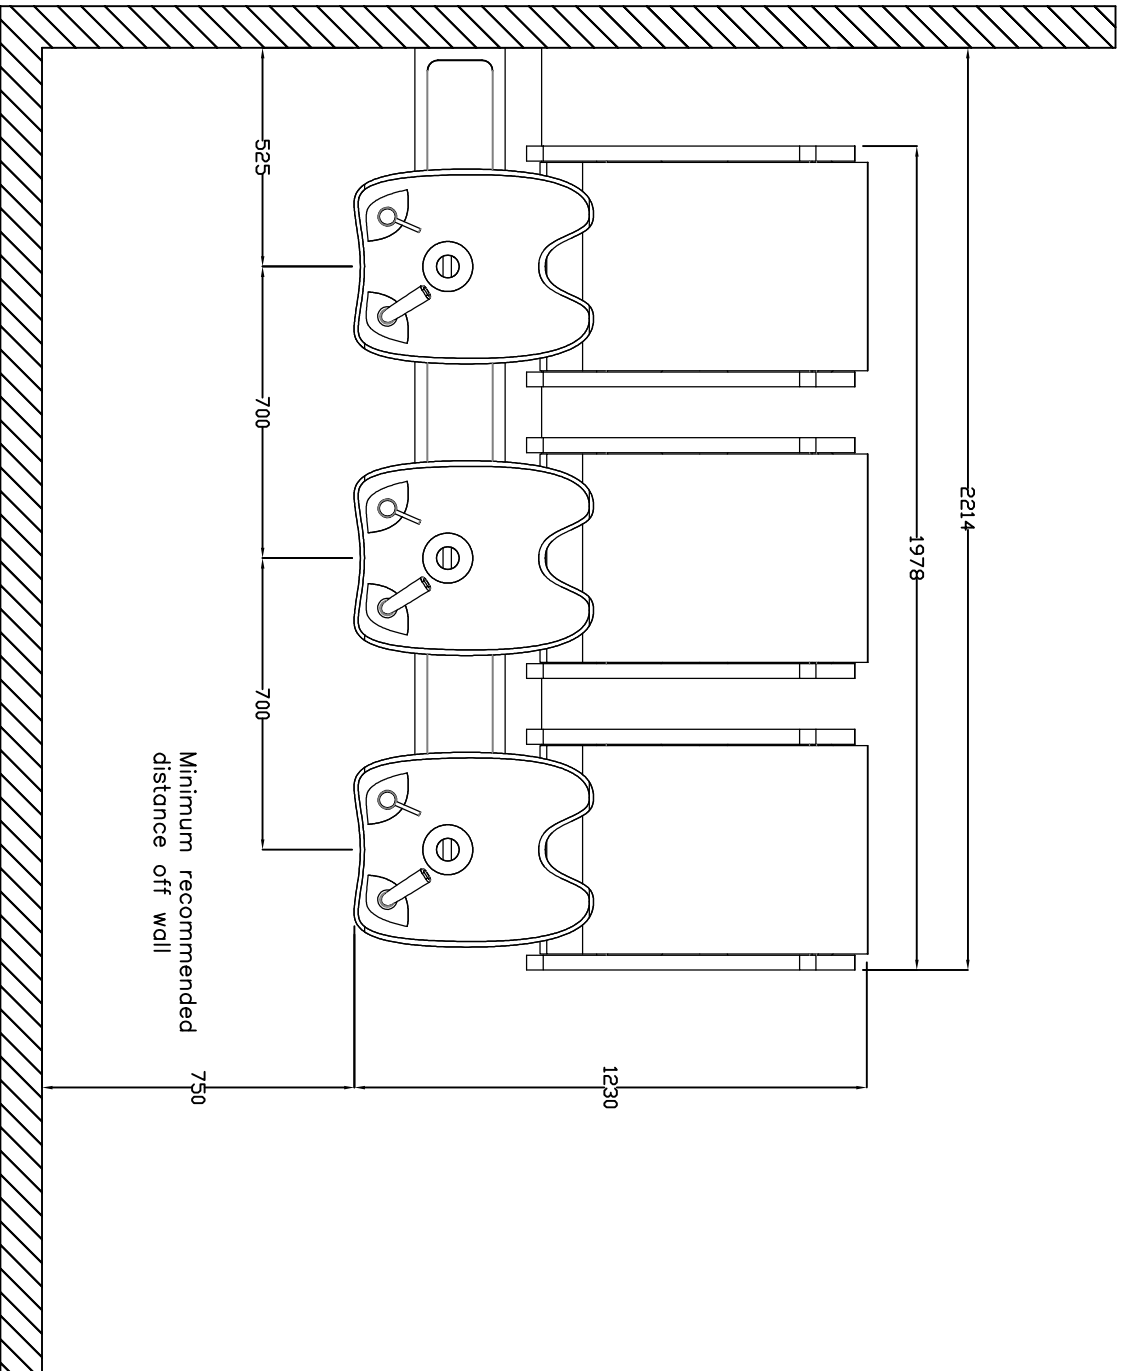

NOTE: Sizes may vary slightly from shown

**REM**

T: 01282 619977  
F: 01282 619617

Colorado Wash Unit  
04780 / 04781  
Dimension Sheet – Page 1 of 3  
Date: 01/10/2013 – Edition 1  
Produced by: PP

@REMUKSalons

facebook.com/REMSalons

NOTE: Sizes may vary slightly from shown

Minimum recommended distance off wall 750

NOTE: Sizes may vary slightly from shown

T: 01282 619977  
F: 01282 619617

Colorado Wash Unit  
04780 / 04781  
Dimension Sheet – Page 3 of 3  
Date: 01/10/2013 – Edition 1  
Produced by: PP