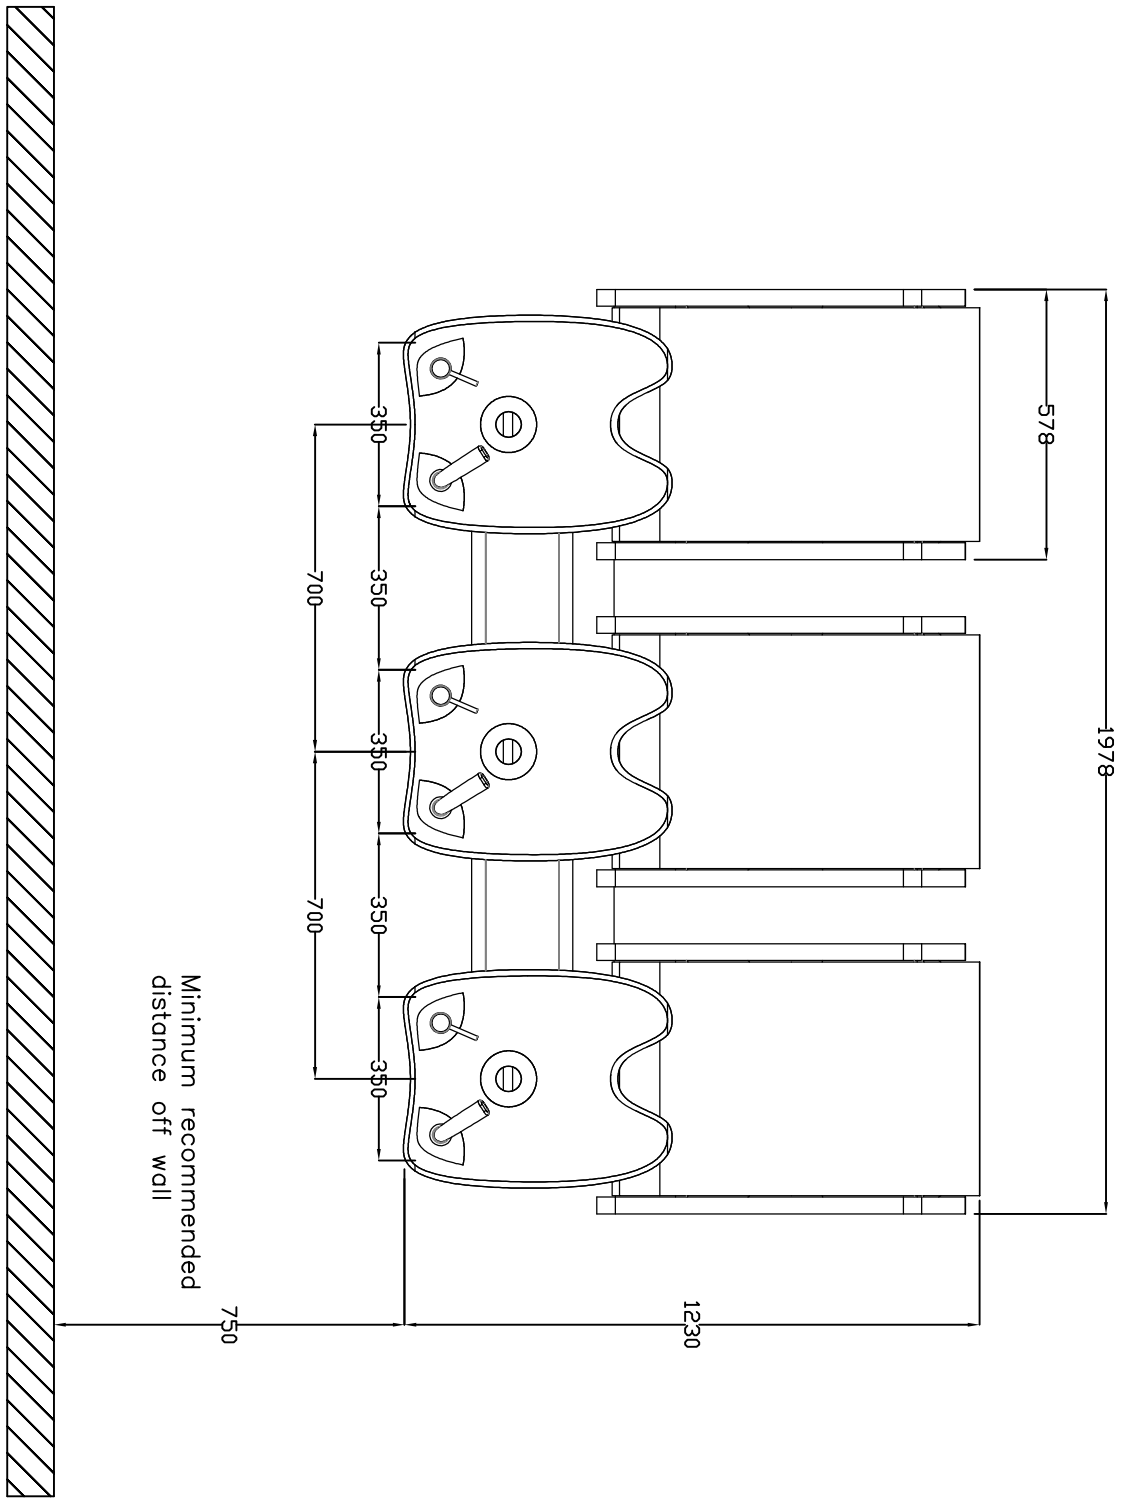

NOTE: Sizes may vary slightly from shown

**REM**

T: 01282 619977  
F: 01282 619617

Colorado Wash Unit  
04780 / 04781  
Dimension Sheet – Page 1 of 3  
Date: 01/10/2013 – Edition 1  
Produced by: PP

@REMUKSalons

facebook.com/REMSalons

NOTE: Sizes may vary slightly from shown

Minimum recommended distance off wall 750

NOTE: Sizes may vary slightly from shown

T: 01282 619977  
F: 01282 619617

Colorado Wash Unit  
04780 / 04781  
Dimension Sheet – Page 3 of 3  
Date: 01/10/2013 – Edition 1  
Produced by: PP