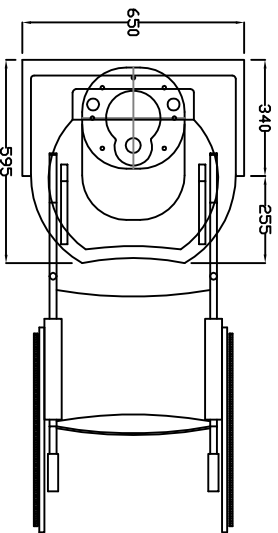

REM

T: 01282 619977
F: 01282 619617

Aqua Pedestal Frontwash
04581
Dimension Sheet – Page 1 of 4
Date: 01/01/2012 – Edition 1
Produced by: PP

NOTE: Sizes may vary slightly from shown

Minimum recommended
distance off wall 790

T: 01282 619977
F: 01282 619617

Aqua Pedestal Frontwash

04581

Dimension Sheet – Page 2 of 4

Date: 01/01/2012 – Edition 1

Produced by: PP

NOTE: Sizes may vary slightly from shown

NOTE: Sizes may vary slightly from shown

T: 01282 619977
F: 01282 619617

Aqua Pedestal Frontwash

04581

Dimension Sheet – Page 4 of 4

Date: 01/01/2012 – Edition 1

Produced by: PP

NOTE: Sizes may vary slightly from shown