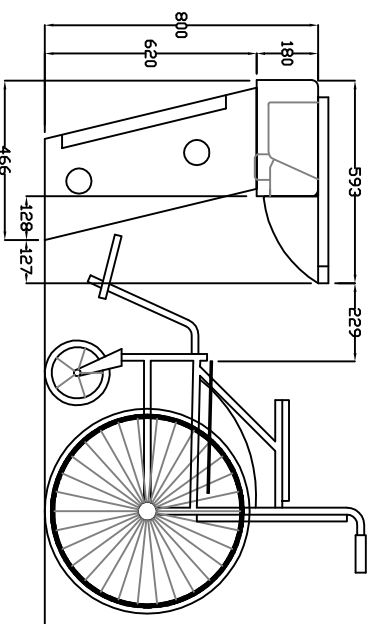

REM

T: 01282 619977
F: 01282 619617

Aqua Pedestal Frontwash
04581
Dimension Sheet – Page 1 of 4
Date: 01/01/2012 – Edition 1
Produced by: PP

NOTE: Sizes may vary slightly from shown

Minimum recommended
distance off wall 790

T: 01282 619977
F: 01282 619617

Aqua Pedestal Frontwash

04581

Dimension Sheet – Page 2 of 4

Date: 01/01/2012 – Edition 1

Produced by: PP

NOTE: Sizes may vary slightly from shown

NOTE: Sizes may vary slightly from shown

T: 01282 619977
F: 01282 619617

Aqua Pedestal Frontwash

04581

Dimension Sheet – Page 4 of 4

Date: 01/01/2012 – Edition 1

Produced by: PP

NOTE: Sizes may vary slightly from shown