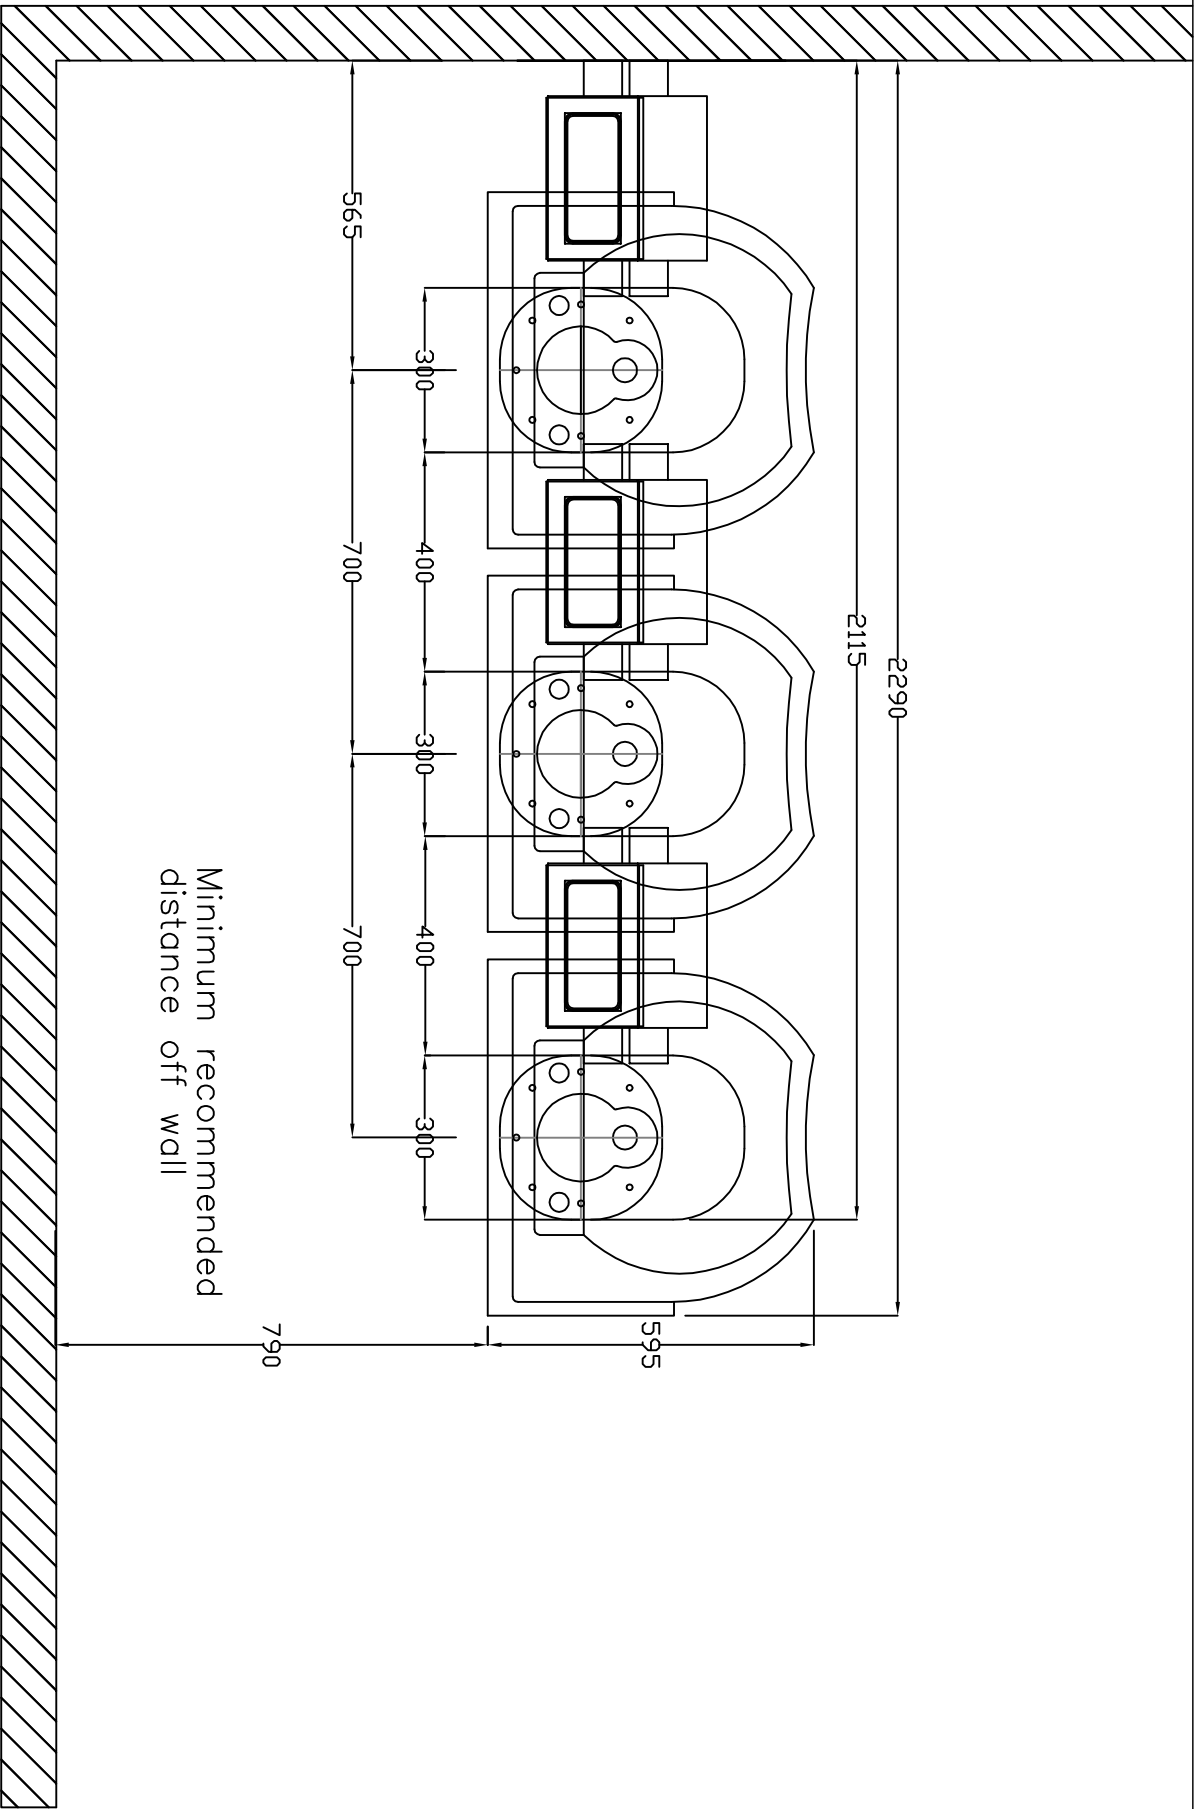

REM

T: 01282 619977
F: 01282 619617

Aqua Pedestal Frontwash
04581
Dimension Sheet – Page 1 of 4
Date: 01/01/2012 – Edition 1
Produced by: PP

NOTE: Sizes may vary slightly from shown

Minimum recommended
distance off wall 790

T: 01282 619977
F: 01282 619617

Aqua Pedestal Frontwash

04581

Dimension Sheet – Page 2 of 4

Date: 01/01/2012 – Edition 1

Produced by: PP

NOTE: Sizes may vary slightly from shown

NOTE: Sizes may vary slightly from shown

T: 01282 619977
F: 01282 619617

Aqua Pedestal Frontwash

04581

Dimension Sheet – Page 4 of 4

Date: 01/01/2012 – Edition 1

Produced by: PP

NOTE: Sizes may vary slightly from shown