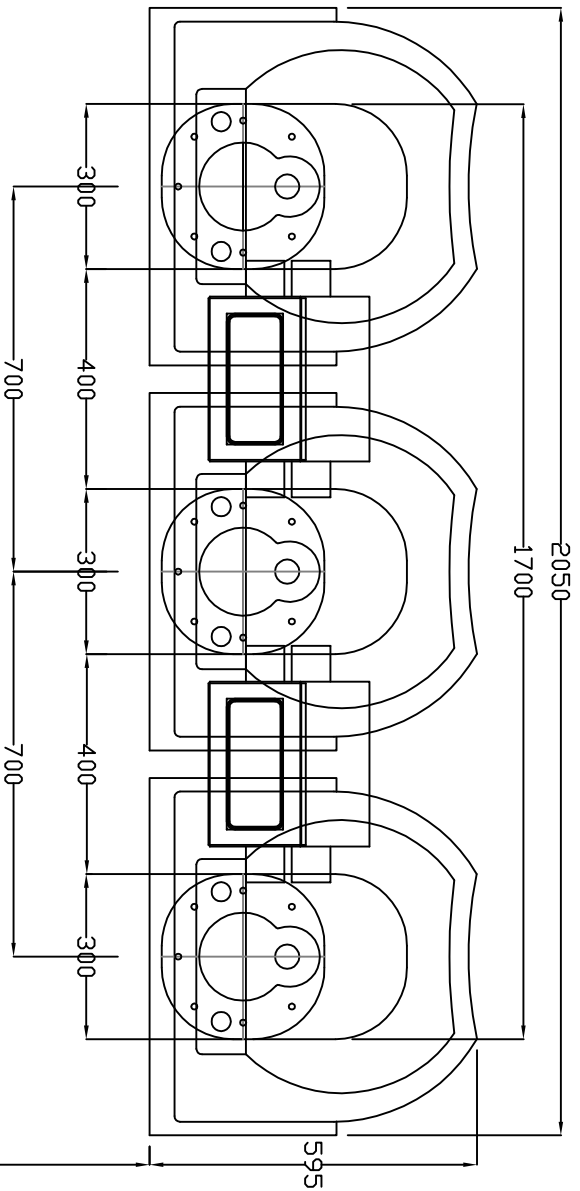

REM

T: 01282 619977
F: 01282 619617

Aqua Pedestal Frontwash
04581
Dimension Sheet – Page 1 of 4
Date: 01/01/2012 – Edition 1
Produced by: PP

NOTE: Sizes may vary slightly from shown

Minimum recommended
distance off wall 790

T: 01282 619977
F: 01282 619617

Aqua Pedestal Frontwash

04581

Dimension Sheet – Page 2 of 4

Date: 01/01/2012 – Edition 1

Produced by: PP

NOTE: Sizes may vary slightly from shown

NOTE: Sizes may vary slightly from shown

T: 01282 619977
F: 01282 619617

Aqua Pedestal Frontwash

04581

Dimension Sheet – Page 4 of 4

Date: 01/01/2012 – Edition 1

Produced by: PP

NOTE: Sizes may vary slightly from shown