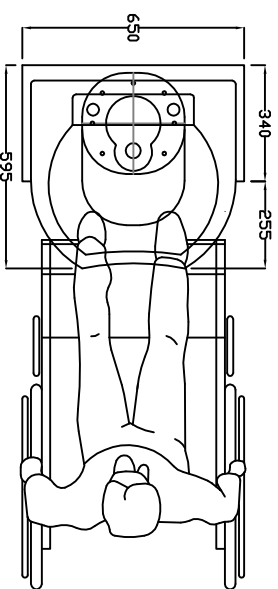

REM

T: 01282 619977
F: 01282 619617

Aqua Pedestal Frontwash
04581
Dimension Sheet – Page 1 of 4
Date: 01/01/2012 – Edition 1
Produced by: PP

NOTE: Sizes may vary slightly from shown

Minimum recommended
distance off wall 790

T: 01282 619977
F: 01282 619617

Aqua Pedestal Frontwash

04581

Dimension Sheet – Page 2 of 4

Date: 01/01/2012 – Edition 1

Produced by: PP

NOTE: Sizes may vary slightly from shown

NOTE: Sizes may vary slightly from shown

T: 01282 619977
F: 01282 619617

Aqua Pedestal Frontwash

04581

Dimension Sheet – Page 4 of 4

Date: 01/01/2012 – Edition 1

Produced by: PP

NOTE: Sizes may vary slightly from shown