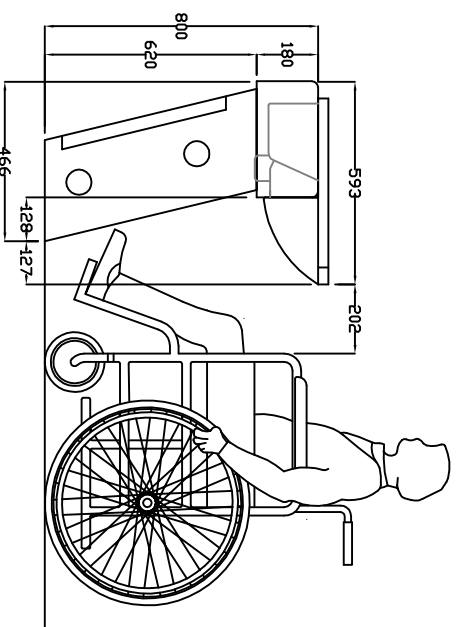

REM

T: 01282 619977
F: 01282 619617

Aqua Pedestal Frontwash
04581
Dimension Sheet – Page 1 of 4
Date: 01/01/2012 – Edition 1
Produced by: PP

NOTE: Sizes may vary slightly from shown

Minimum recommended
distance off wall 790

T: 01282 619977
F: 01282 619617

Aqua Pedestal Frontwash

04581

Dimension Sheet – Page 2 of 4

Date: 01/01/2012 – Edition 1

Produced by: PP

NOTE: Sizes may vary slightly from shown

NOTE: Sizes may vary slightly from shown

T: 01282 619977
F: 01282 619617

Aqua Pedestal Frontwash

04581

Dimension Sheet – Page 4 of 4

Date: 01/01/2012 – Edition 1

Produced by: PP

NOTE: Sizes may vary slightly from shown