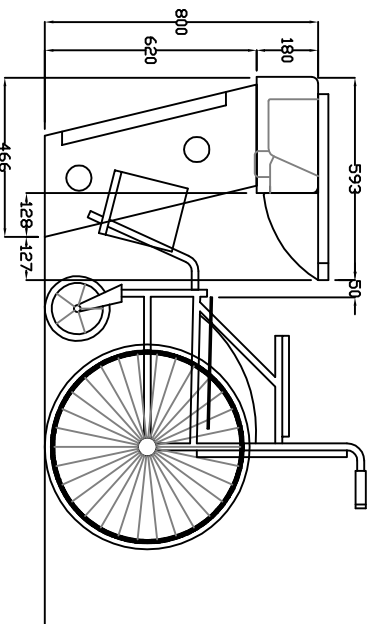

REM

T: 01282 619977
F: 01282 619617

Aqua Pedestal Frontwash
04581
Dimension Sheet – Page 1 of 4
Date: 01/01/2012 – Edition 1
Produced by: PP

NOTE: Sizes may vary slightly from shown

Minimum recommended
distance off wall 790

T: 01282 619977
F: 01282 619617

Aqua Pedestal Frontwash

04581

Dimension Sheet – Page 2 of 4

Date: 01/01/2012 – Edition 1

Produced by: PP

NOTE: Sizes may vary slightly from shown

NOTE: Sizes may vary slightly from shown

T: 01282 619977
F: 01282 619617

Aqua Pedestal Frontwash

04581

Dimension Sheet – Page 4 of 4

Date: 01/01/2012 – Edition 1

Produced by: PP

NOTE: Sizes may vary slightly from shown