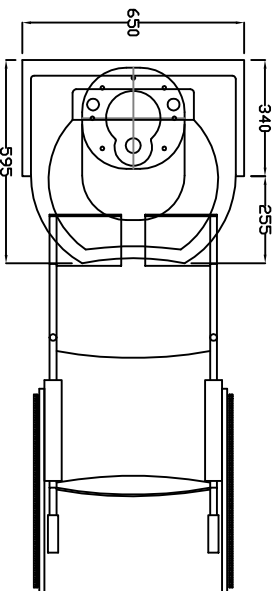

REM

T: 01282 619977
F: 01282 619617

Aqua Pedestal Frontwash
04581
Dimension Sheet – Page 1 of 4
Date: 01/01/2012 – Edition 1
Produced by: PP

NOTE: Sizes may vary slightly from shown

Minimum recommended
distance off wall 790

T: 01282 619977
F: 01282 619617

Aqua Pedestal Frontwash

04581

Dimension Sheet – Page 2 of 4

Date: 01/01/2012 – Edition 1

Produced by: PP

NOTE: Sizes may vary slightly from shown

NOTE: Sizes may vary slightly from shown

T: 01282 619977
F: 01282 619617

Aqua Pedestal Frontwash

04581

Dimension Sheet – Page 4 of 4

Date: 01/01/2012 – Edition 1

Produced by: PP

NOTE: Sizes may vary slightly from shown