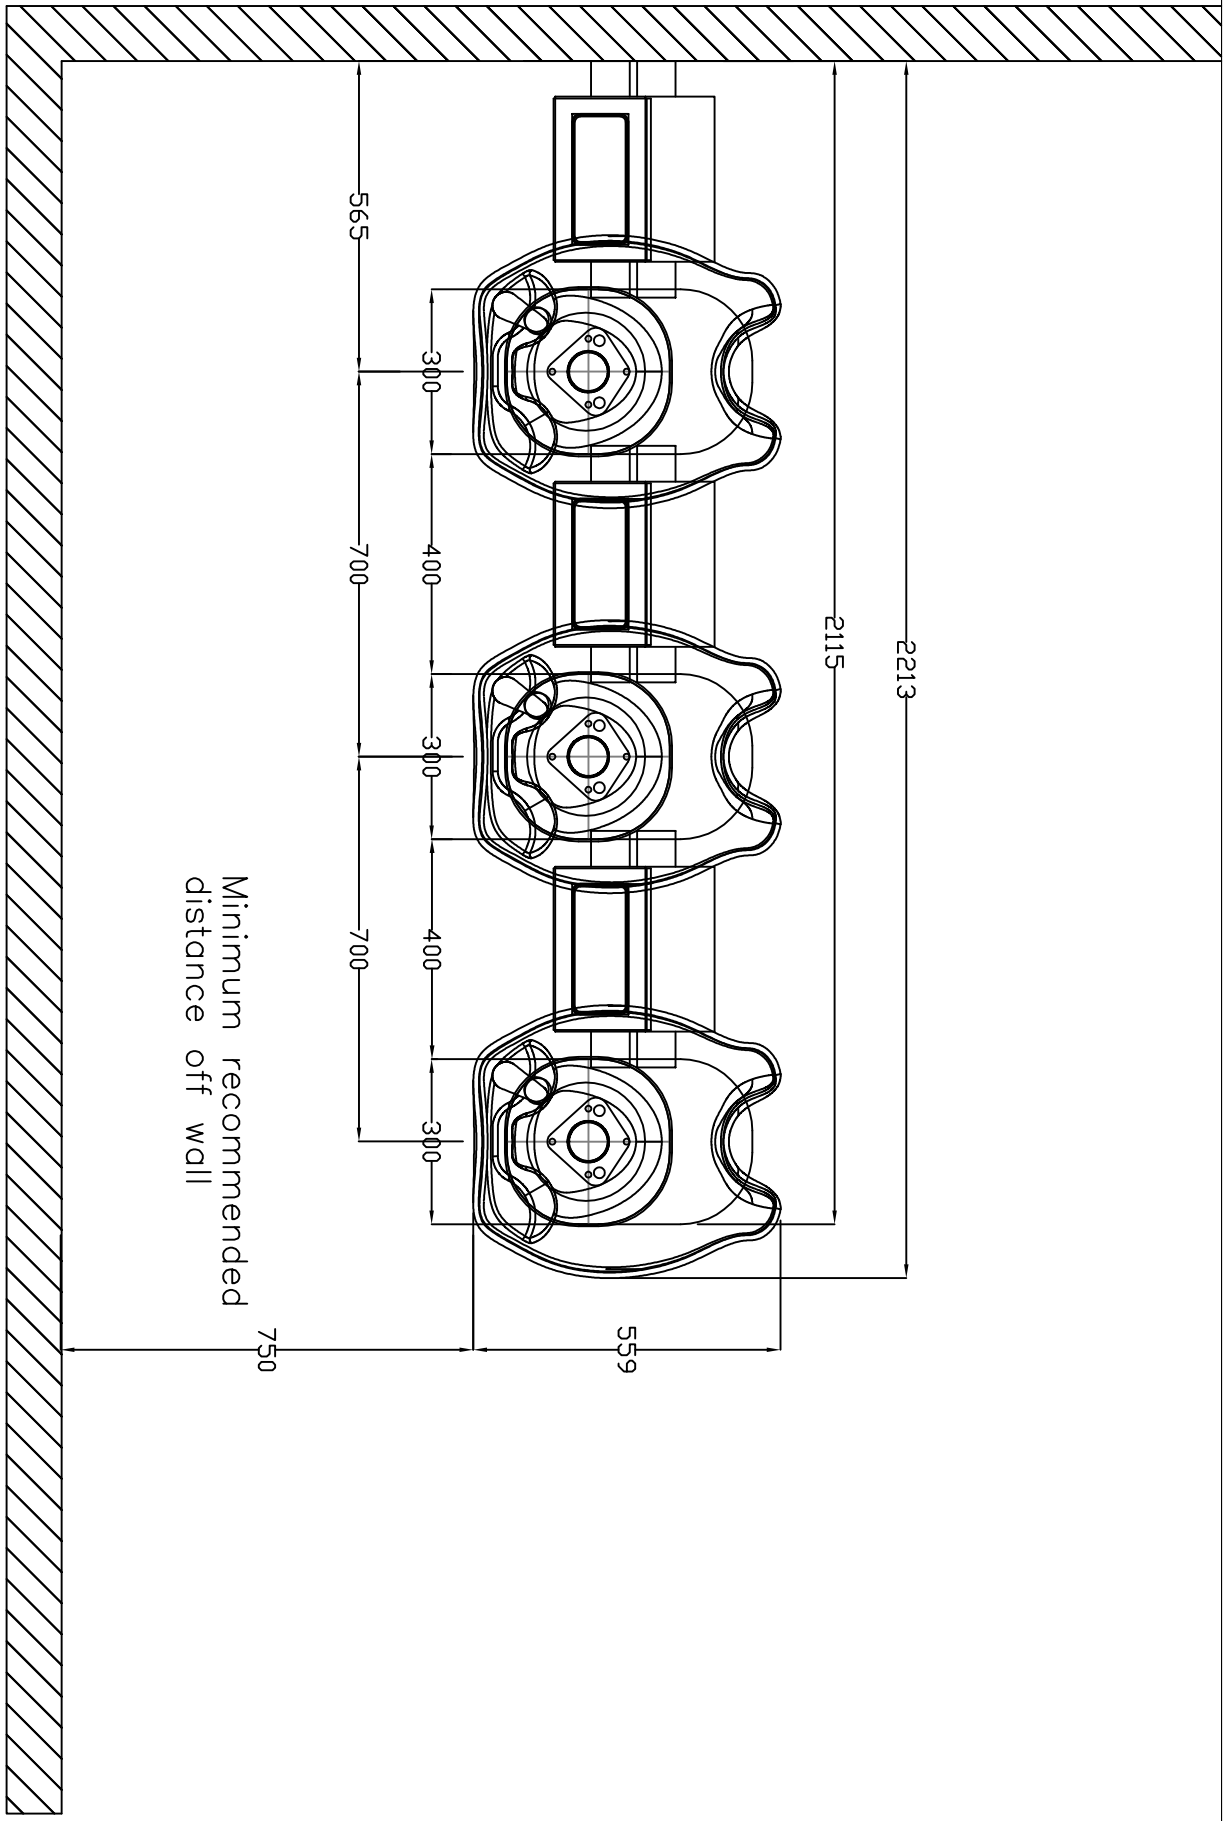

REM

T: 01282 619977
F: 01282 619617

Aqua Pedestal Backwash
04580
Dimension Sheet – Page 1 of 3
Date: 01/01/2012 – Edition 1
Produced by: PP

NOTE: Sizes may vary slightly from shown

Minimum recommended
distance off wall

REM

T: 01282 619977
F: 01282 619617

Aqua Pedestal Backwash
04580
Dimension Sheet – Page 2 of 3
Date: 01/01/2012 – Edition 1
Produced by: PP

NOTE: Sizes may vary slightly from shown

Minimum recommended
 distance off wall

NOTE: Sizes may vary slightly from shown