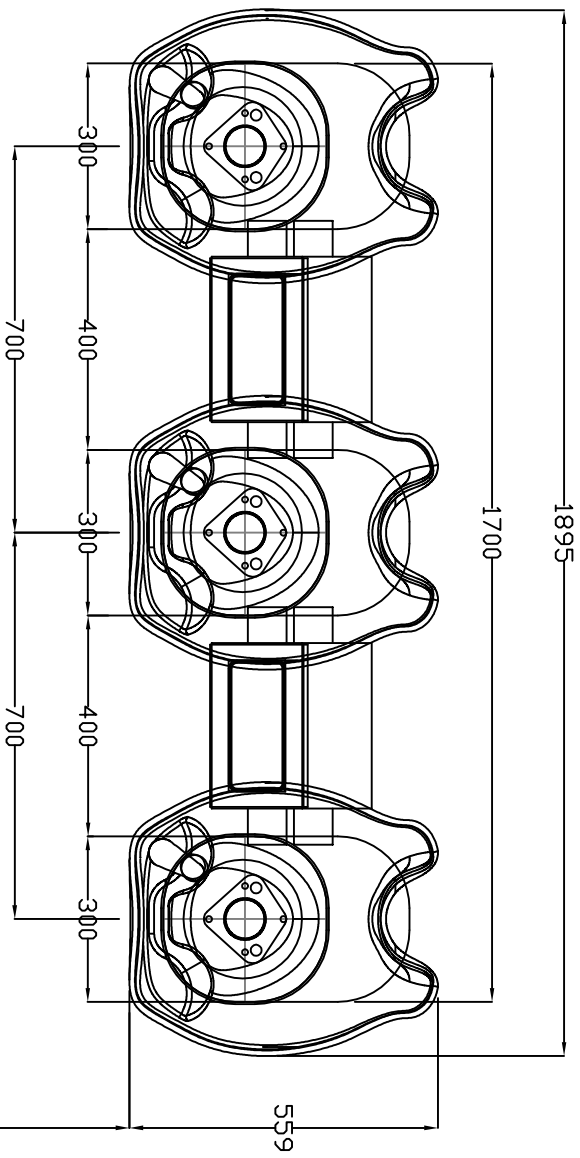

REM

T: 01282 619977
F: 01282 619617

Aqua Pedestal Backwash
04580
Dimension Sheet – Page 1 of 3
Date: 01/01/2012 – Edition 1
Produced by: PP

NOTE: Sizes may vary slightly from shown

Minimum recommended
distance off wall

REM

T: 01282 619977
F: 01282 619617

Aqua Pedestal Backwash
04580
Dimension Sheet – Page 2 of 3
Date: 01/01/2012 – Edition 1
Produced by: PP

NOTE: Sizes may vary slightly from shown

Minimum recommended
 distance off wall

NOTE: Sizes may vary slightly from shown